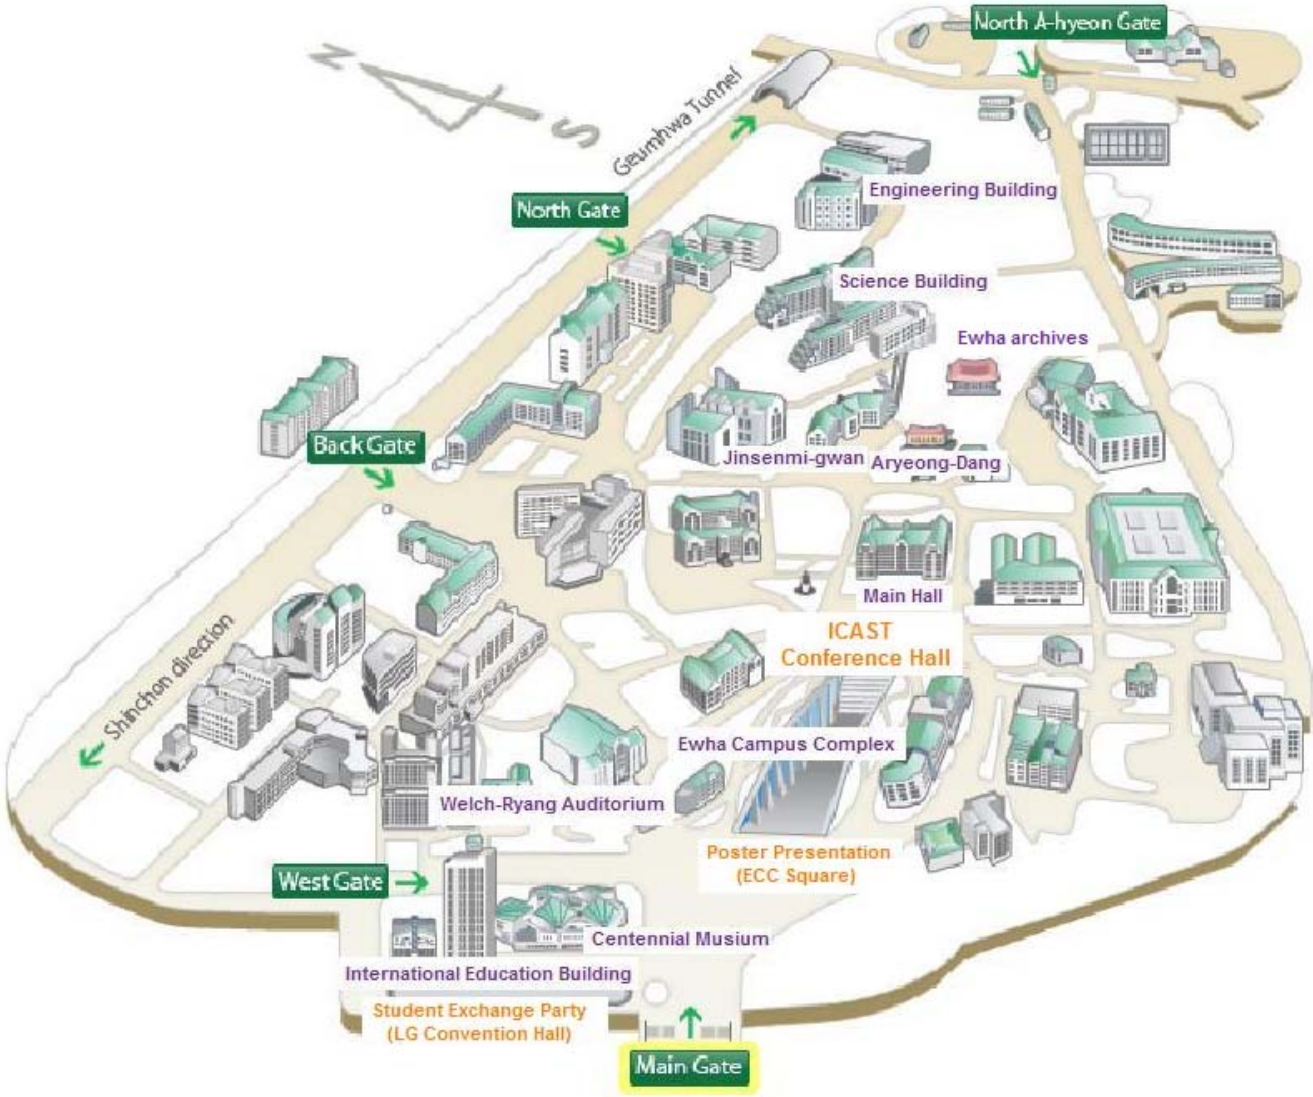

Ewha Womans University Campus Map

URL: <http://www.ewha.ac.kr/english/>