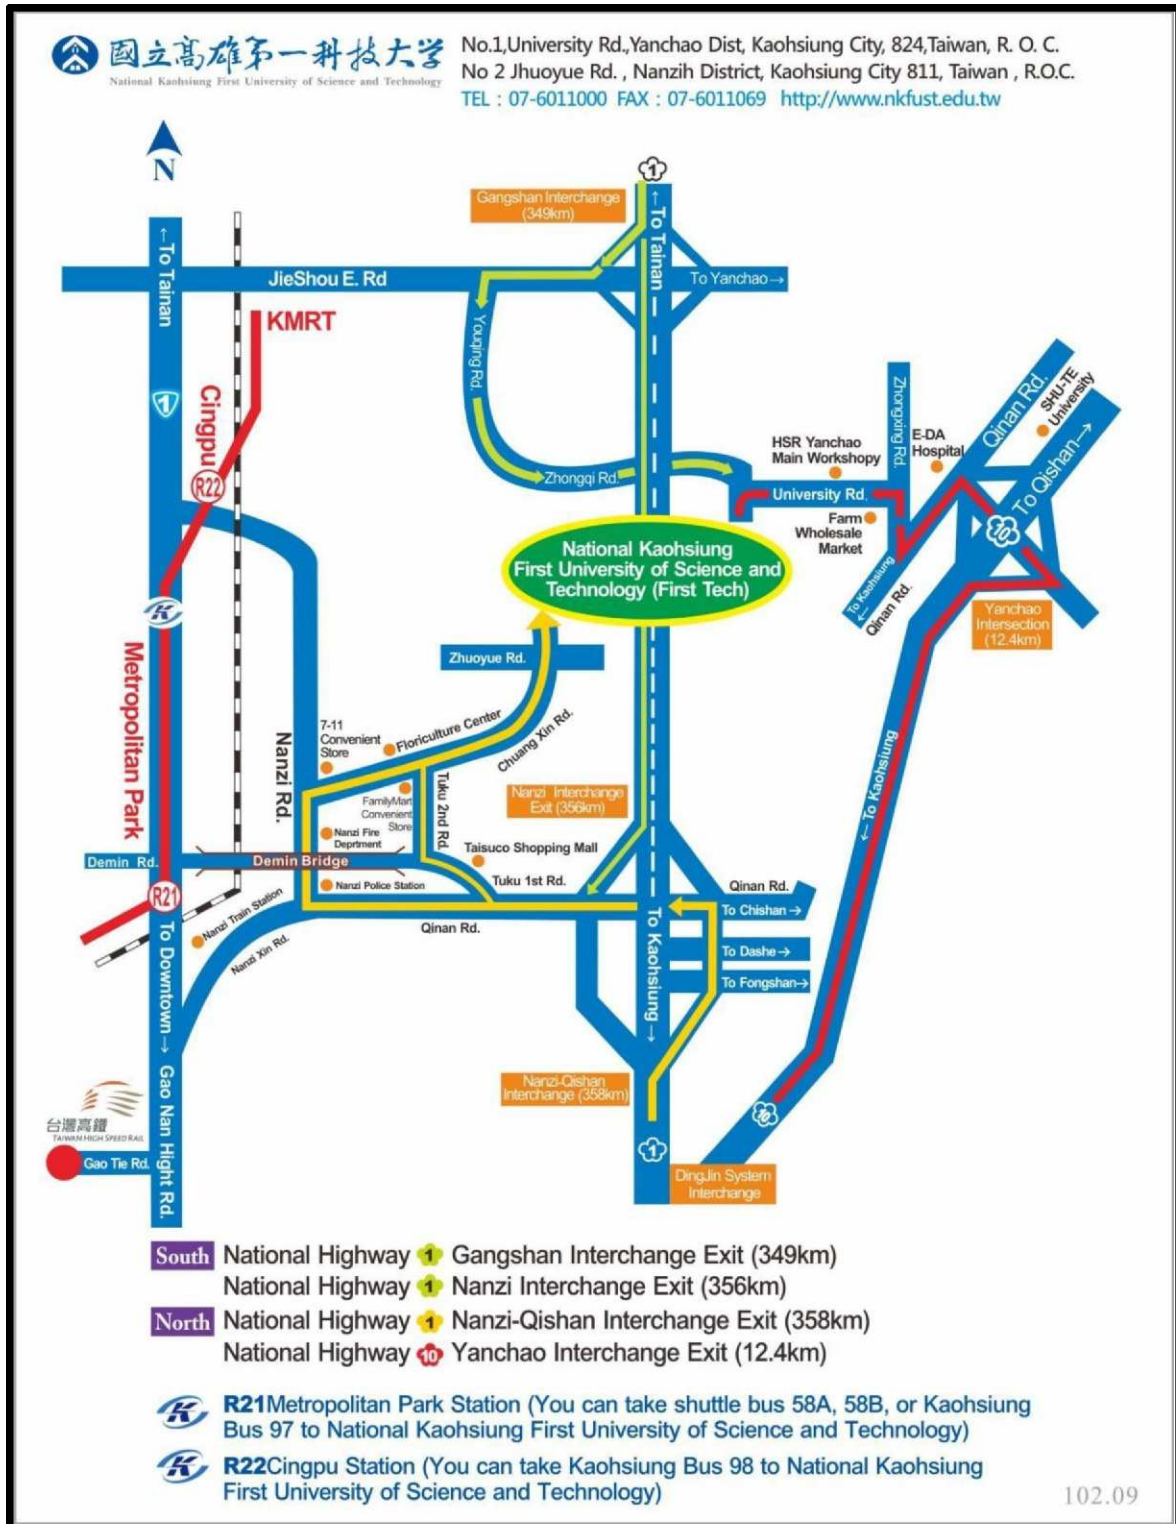

TRANSPORTATION INFORMATION

Shuttle bus

Time

November 23 rd (Thu.)	DAY	8:00
	NIGHT	20:00
November 24 th (Fri.)	DAY	8:30
	NIGHT	13:00

Route

Day

Kaohsiung MRT R22 Cinpu station

National Kaohsiung First University of Science and Technology

Night

National Kaohsiung First University of Science and Technology

Kaohsiung MRT R22 Cinpu station

Contact us

The 12th ICAST 2017 Kaohsiung

106icast@gmail.com