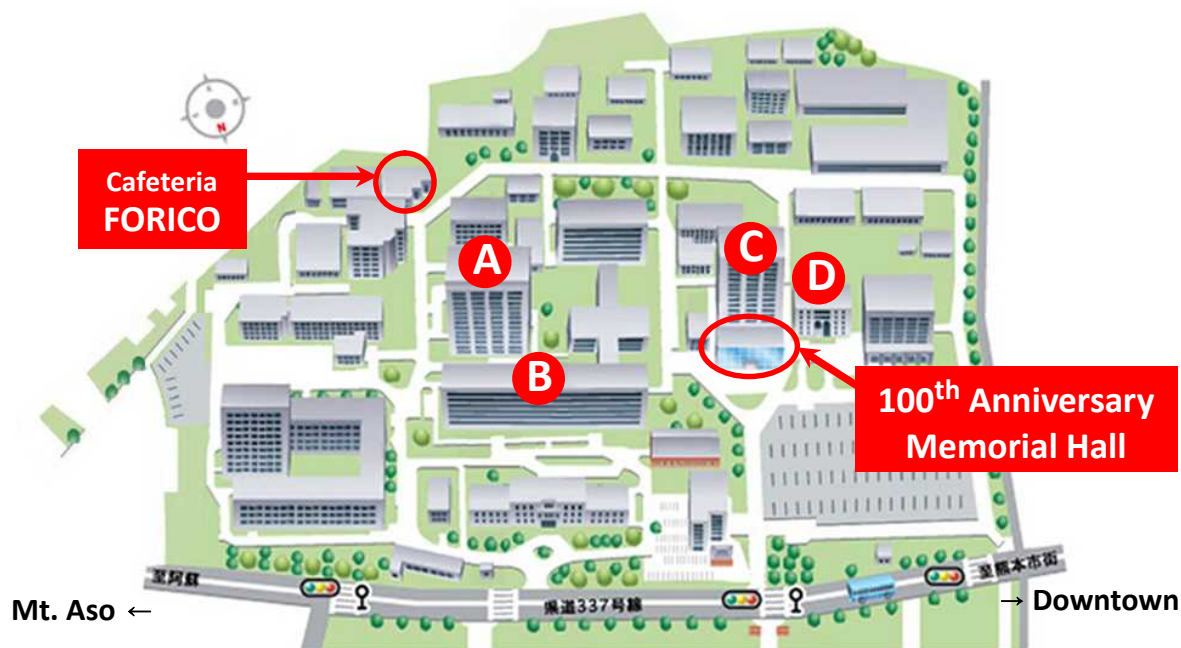

Campus Map

Graduate School of Science and Technology
Kumamoto University
Kurokami South Campus

Venue

Registration and Opening Session

100th Anniversary Memorial Hall of the Faculty of Engineering

Oral Presentations

- A** Room 203, 2nd floor, Faculty of Engineering Research Bldg. I
[Kurokami South C3]
- B** Meeting Room A, 2nd floor, Faculty of Engineering Bldg. I
[Kurokami South C2]
- C** Room 204, 2nd floor, Faculty of Engineering Core Laboratory Building
[Kurokami South W2]
- D** Lecture Room, 1st floor, Academic Commons Kurokami Bldg. 1
[Kurokami South W3]

Poster Presentations and Closing Ceremony

100th Anniversary Memorial Hall of the Faculty of Engineering

Student Exchange Party

100th Anniversary Memorial Hall of the Faculty of Engineering

Campus map

<https://ewww.kumamoto-u.ac.jp/en/about/access/campus/>